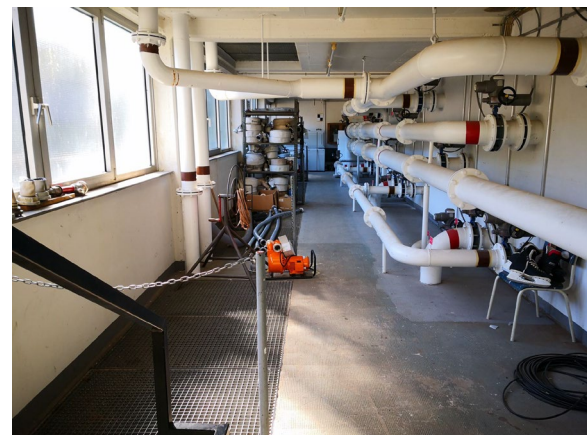

ELROB 2024

24 – 28 June 2024
Trier, Germany

www.elrob.org

!!! This document is subject to change and refinement !!!